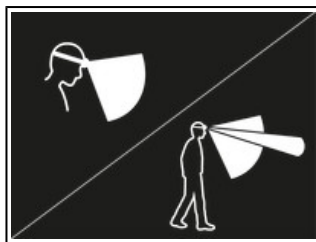

Universe	Professional
Type	Lighting
Category	New ultra-compact and versatile headlamps
Subcategory	New ultra-compact and versatile headlamps

Hybrid
CONCEPT®

ARIA 2

Casting 450 lumens, the ARIA 2 compact headlamp was specifically designed to be used by tradespeople and maintenance professionals. Durable, it is fall and impact resistant. It is also waterproof and dustproof, making it suitable for various work conditions. Easy to use, with a single button for controlling all lamp functions. The wide, uniform beam provides comfortable proximity lighting and the mixed beam makes moving around easier. It is convenient and can be worn on the head, around the neck, and on different types of helmets, using mounting plates that are available as accessories. ARIA 2 comes with three standard batteries and is also compatible with the CORE rechargeable battery, with its HYBRID CONCEPT design.

Compact, the ARIA 2 headlamp can be easily stored in a toolbox.

The wide, uniform beam provides comfortable lighting for close-range work and the mixed beam makes moving around easier.

Dustproof and waterproof (IP67), impact resistant (IK07), and fall resistant up to 2 meters, the headlamp is ideal for professional work conditions.