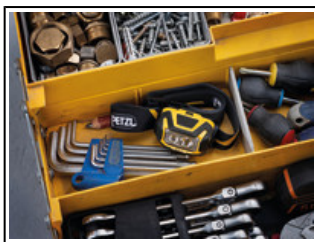

Universe	Professional
Type	Lighting
Category	New ultra-compact and versatile headlamps
Subcategory	New ultra-compact and versatile headlamps

Hybrid
CONCEPT®

ARIA 2

Casting 450 lumens, the ARIA 2 compact headlamp was specifically designed to be used by tradespeople and maintenance professionals. Durable, it is fall and impact resistant. It is also waterproof and dustproof, making it suitable for various work conditions. Easy to use, with a single button for controlling all lamp functions. The wide, uniform beam provides comfortable proximity lighting and the mixed beam makes moving around easier. It is convenient and can be worn on the head, around the neck, and on different types of helmets, using mounting plates that are available as accessories. ARIA 2 comes with three standard batteries and is also compatible with the CORE rechargeable battery, with its HYBRID CONCEPT design.

Compact, the ARIA 2 headlamp can be easily stored in a toolbox.

The wide, uniform beam provides comfortable lighting for close-range work and the mixed beam makes moving around easier.

Dustproof and waterproof (IP67), impact resistant (IK07), and fall resistant up to 2 meters, the headlamp is ideal for professional work conditions.