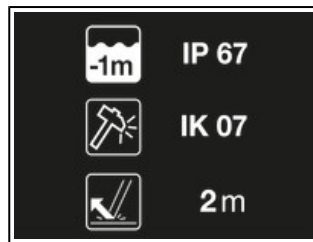

Universe	Professional
Type	Lighting
Category	New ultra-compact and versatile headlamps
Subcategory	New ultra-compact and versatile headlamps

Hybrid
CONCEPT®

ARIA 2

Casting 450 lumens, the ARIA 2 compact headlamp was specifically designed to be used by tradespeople and maintenance professionals. Durable, it is fall and impact resistant. It is also waterproof and dustproof, making it suitable for various work conditions. Easy to use, with a single button for controlling all lamp functions. The wide, uniform beam provides comfortable proximity lighting and the mixed beam makes moving around easier. It is convenient and can be worn on the head, around the neck, and on different types of helmets, using mounting plates that are available as accessories. ARIA 2 comes with three standard batteries and is also compatible with the CORE rechargeable battery, with its HYBRID CONCEPT design.

Compact, the ARIA 2 headlamp can be easily stored in a toolbox.

The wide, uniform beam provides comfortable lighting for close-range work and the mixed beam makes moving around easier.

Dustproof and waterproof (IP67), impact resistant (IK07), and fall resistant up to 2 meters, the headlamp is ideal for professional work conditions.

- Specification**
- Brightness: 450 lumens (ANSI/PLATO FL 1)
 - Beam pattern: Flood, mixed
 - Weight: 106g
 - Watertightness: IP67
 - Impact resistance: IK07 (EN/IEC 62262)
 - Fall resistance: 2 meters (ANSI/PLATO FL 1)
 - Energy: Three AAA/LR03 batteries (included) or CORE rechargeable battery (available as accessory)
 - Battery compatibility: Alkaline, lithium, or Ni-MH rechargeable
 - Certification(s): CE, UKCA