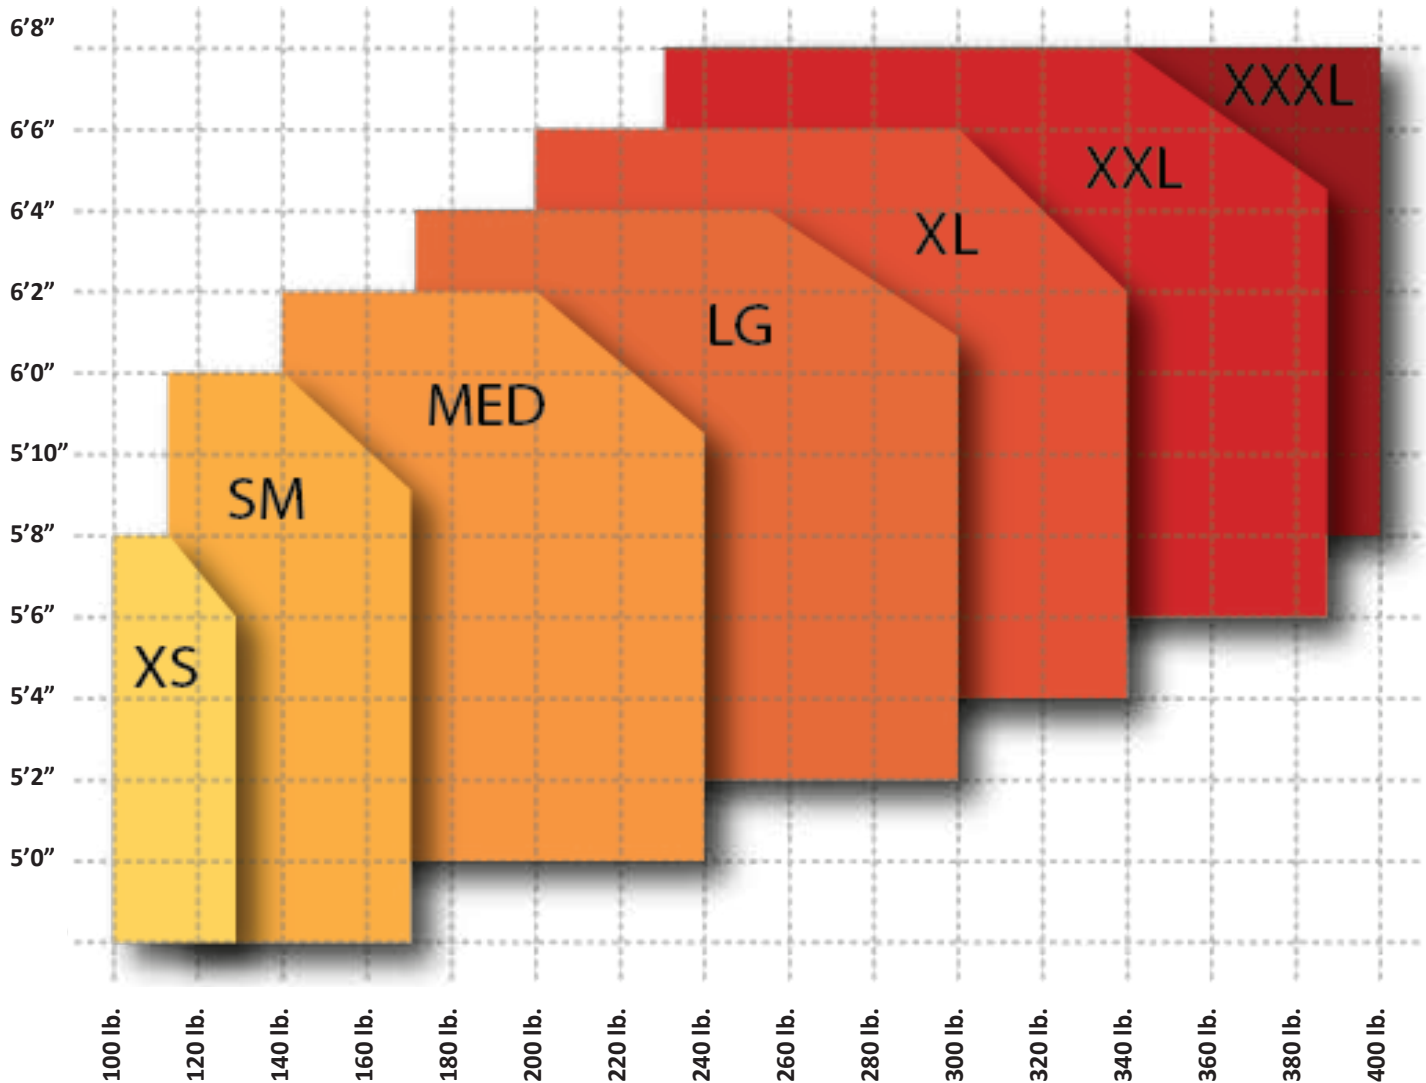

500 Series

600 Series

700 Series

800 Series

900 Series

| SIZE | XS | S | M | L | XL | XXL | XXXL |
|-------|-------|-------|-------|-------|-------|-------|-------|
| WAIST | 28-36 | 32-40 | 36-44 | 40-48 | 44-52 | 48-56 | 52-60 |

(Does not apply to 600 lightweight series)

Standard Harness Sizing Chart

Navigator Series Harness

Stratos Series Harness

Stratos & Navigator Sizing Chart