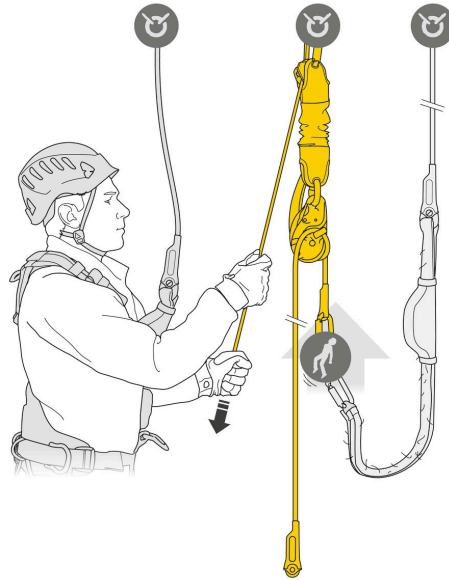

Universe	Professional
Type	Verticality
Category	Kits
Subcategory	Rescue kit

JAG RESCUE KIT

The JAG RESCUE KIT is a ready-to-use reversible rescue kit designed to easily pick off and lower a victim. It contains a JAG SYSTEM haul kit, a RING OPEN gated ring, an I'D EVAC descender with integrated brake, a CONNEXION FIXE 150 cm anchor strap, a BUCKET bag and an AXIS 11 mm rope with two sewn terminations. It is available in three lengths: 30, 60 and 120 m.

Short Description Reversible rescue kit with JAG SYSTEM haul kit and I'D EVAC descender

Selling Points

- Designed to easily pick off and lower a victim:
 - pick-off with the JAG SYSTEM haul kit, whose 4:1 mechanical advantage and excellent sheave efficiency allow the user effort to be divided by 4 when raising a victim in order to release him
 - evacuation with the I'D EVAC descender, whose handle is specially designed to easily lower a victim. Anti-panic function activates if the user pulls too hard on the handle, which brakes and stops the descent automatically
- Always ready to use for quick intervention:
 - JAG SYSTEM equipped with flexible cover that prevents any risk of tangling
 - rope is pre-installed in the closed brake, which is integrated in the descender to better control the descent and to provide a constant redirect
 - BUCKET bag for transporting the kit
 - kit comes loaded and ready to use
- Available in three rope length versions: 30, 60 and 120 meters
- Rescue kit contents:
 - a JAG SYSTEM haul kit
 - a RING OPEN gated ring
 - an I'D EVAC descender
 - an AXIS 11 mm rope with two sewn terminations
 - a CONNEXION FIXE 150 cm anchor strap
 - a BUCKET 25 liter bag for the 30 and 60 meter versions, and a 35 liter bag for the 120 meter version